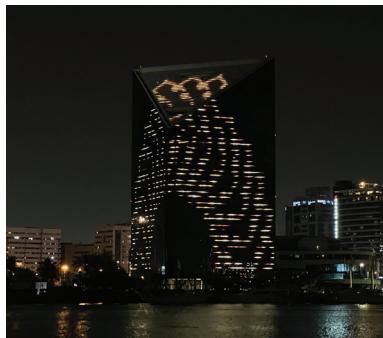

Fractal Systems offered a **Comprehensive Internal Wiring**, cable containment and electrical modification solution to allow smooth operation and maintenance of the lighting systems