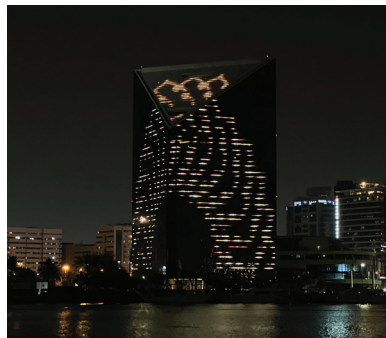

Fractal Systems offered a **Comprehensive Internal Wiring**, cable containment and electrical modification solution to allow smooth operation and maintenance of the lighting systems