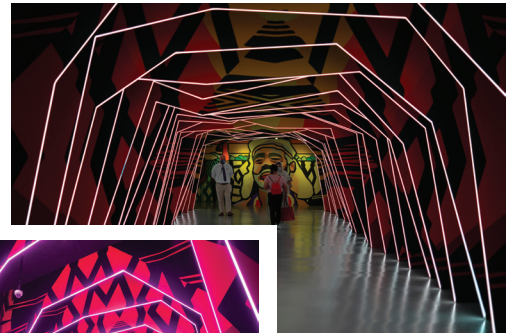

Fractal deployed its team of experts for **Programming and Content Scenarios** of the outdoor lighting on Oman Pavilion in EXPO 2020.

Scan for completed project video

ARTISTIC INDOOR LIGHTING DESIGN

Fractal provides **indoors and outdoors** lighting solutions tailor-made to match the requirements of our clients.

Immersive walk way lined with LED lights to create an ambience to capture the heritage of caves of Australia at the Australian Pavilion at EXPO 2020.

EXPO

SUPPLIERS LIST

 Signify

 iGuzzini

 PHILIPS

 OSRAM

 SWITCH
MADE
LED SOLUTIONS